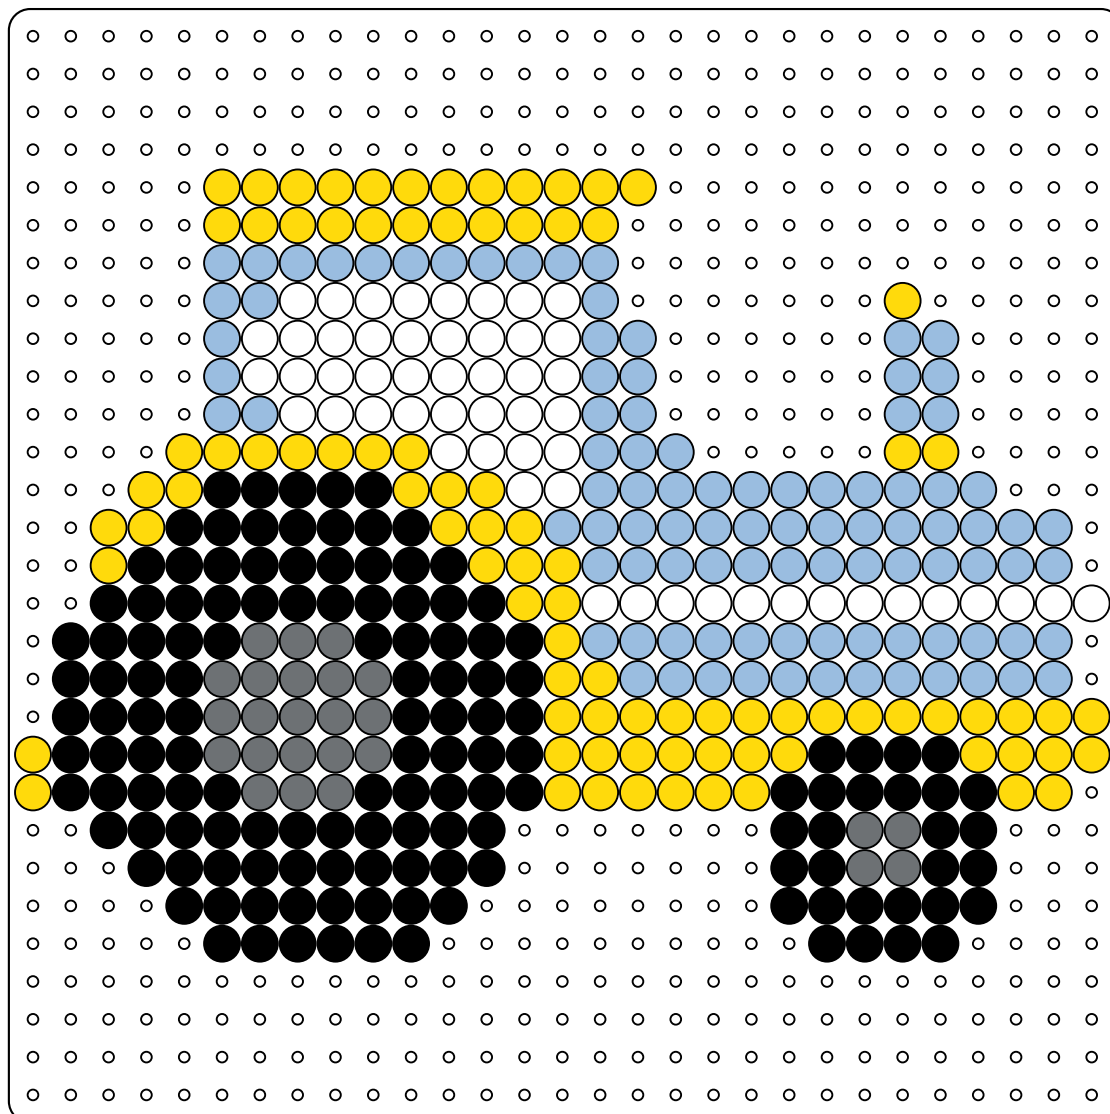

Tractor

Perler's number and colors needed:

- White (54)
- Yellow (88)
- Translucent blue (96)
- Black (139)
- Translucent black (25)